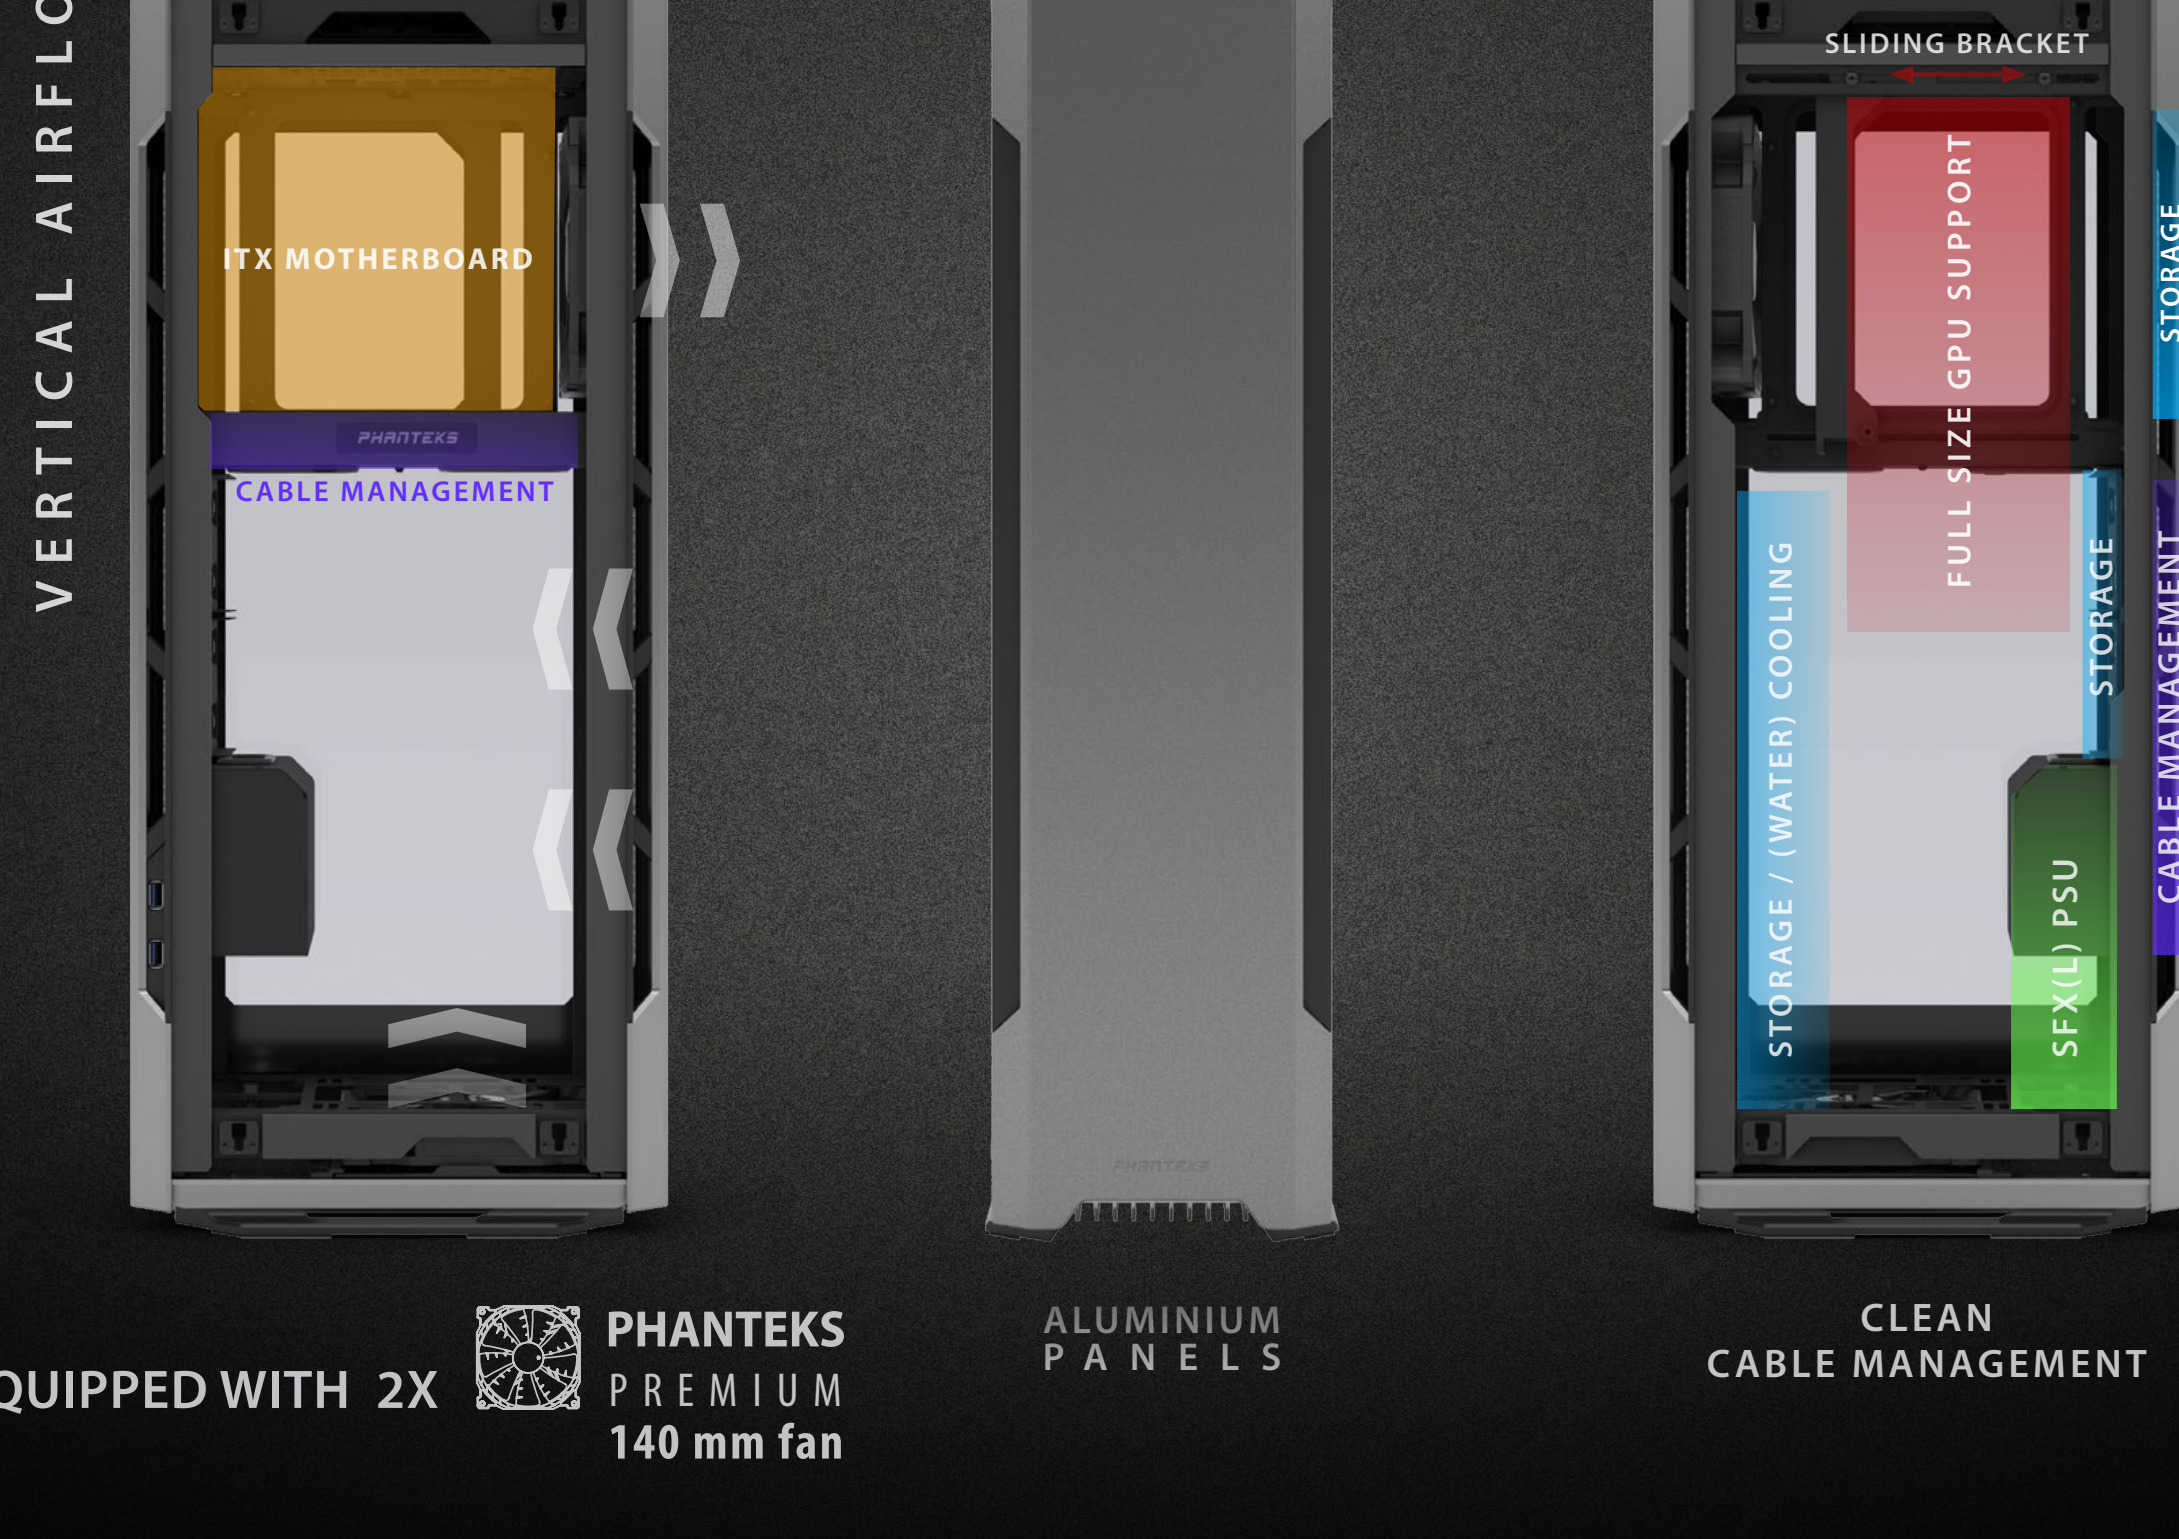

EVOLV SHIFT X

The Evolv Shift X combines premium finishes and distinctive design to stand tall amongst the crowd. From smart space utilization to innovative features, the Shift X delivers the ultimate level of powerful and slim configurations. Every aspect of the Shift X has been thoughtfully designed to be intuitive, clean and accessible. The interior is designed to meet the demand of water cooling enthusiasts. Due to its small footprint and versatile placement, the Shift X will look impressive anywhere in your home environment or office space.

PLACE IT ANYWHERE

CLEAN FROM EVERY ANGLE

360° ACCESSIBLE

EQUIPPED WITH 2X PHANTEKS PREMIUM 140 mm fan ALUMINIUM PANELS CLEAN CABLE MANAGEMENT

STORAGE

DESIGNED FOR WATER COOLING

SUPPORTS UP TO 280 MM RADIATOR PUMP BRACKET INCLUDED