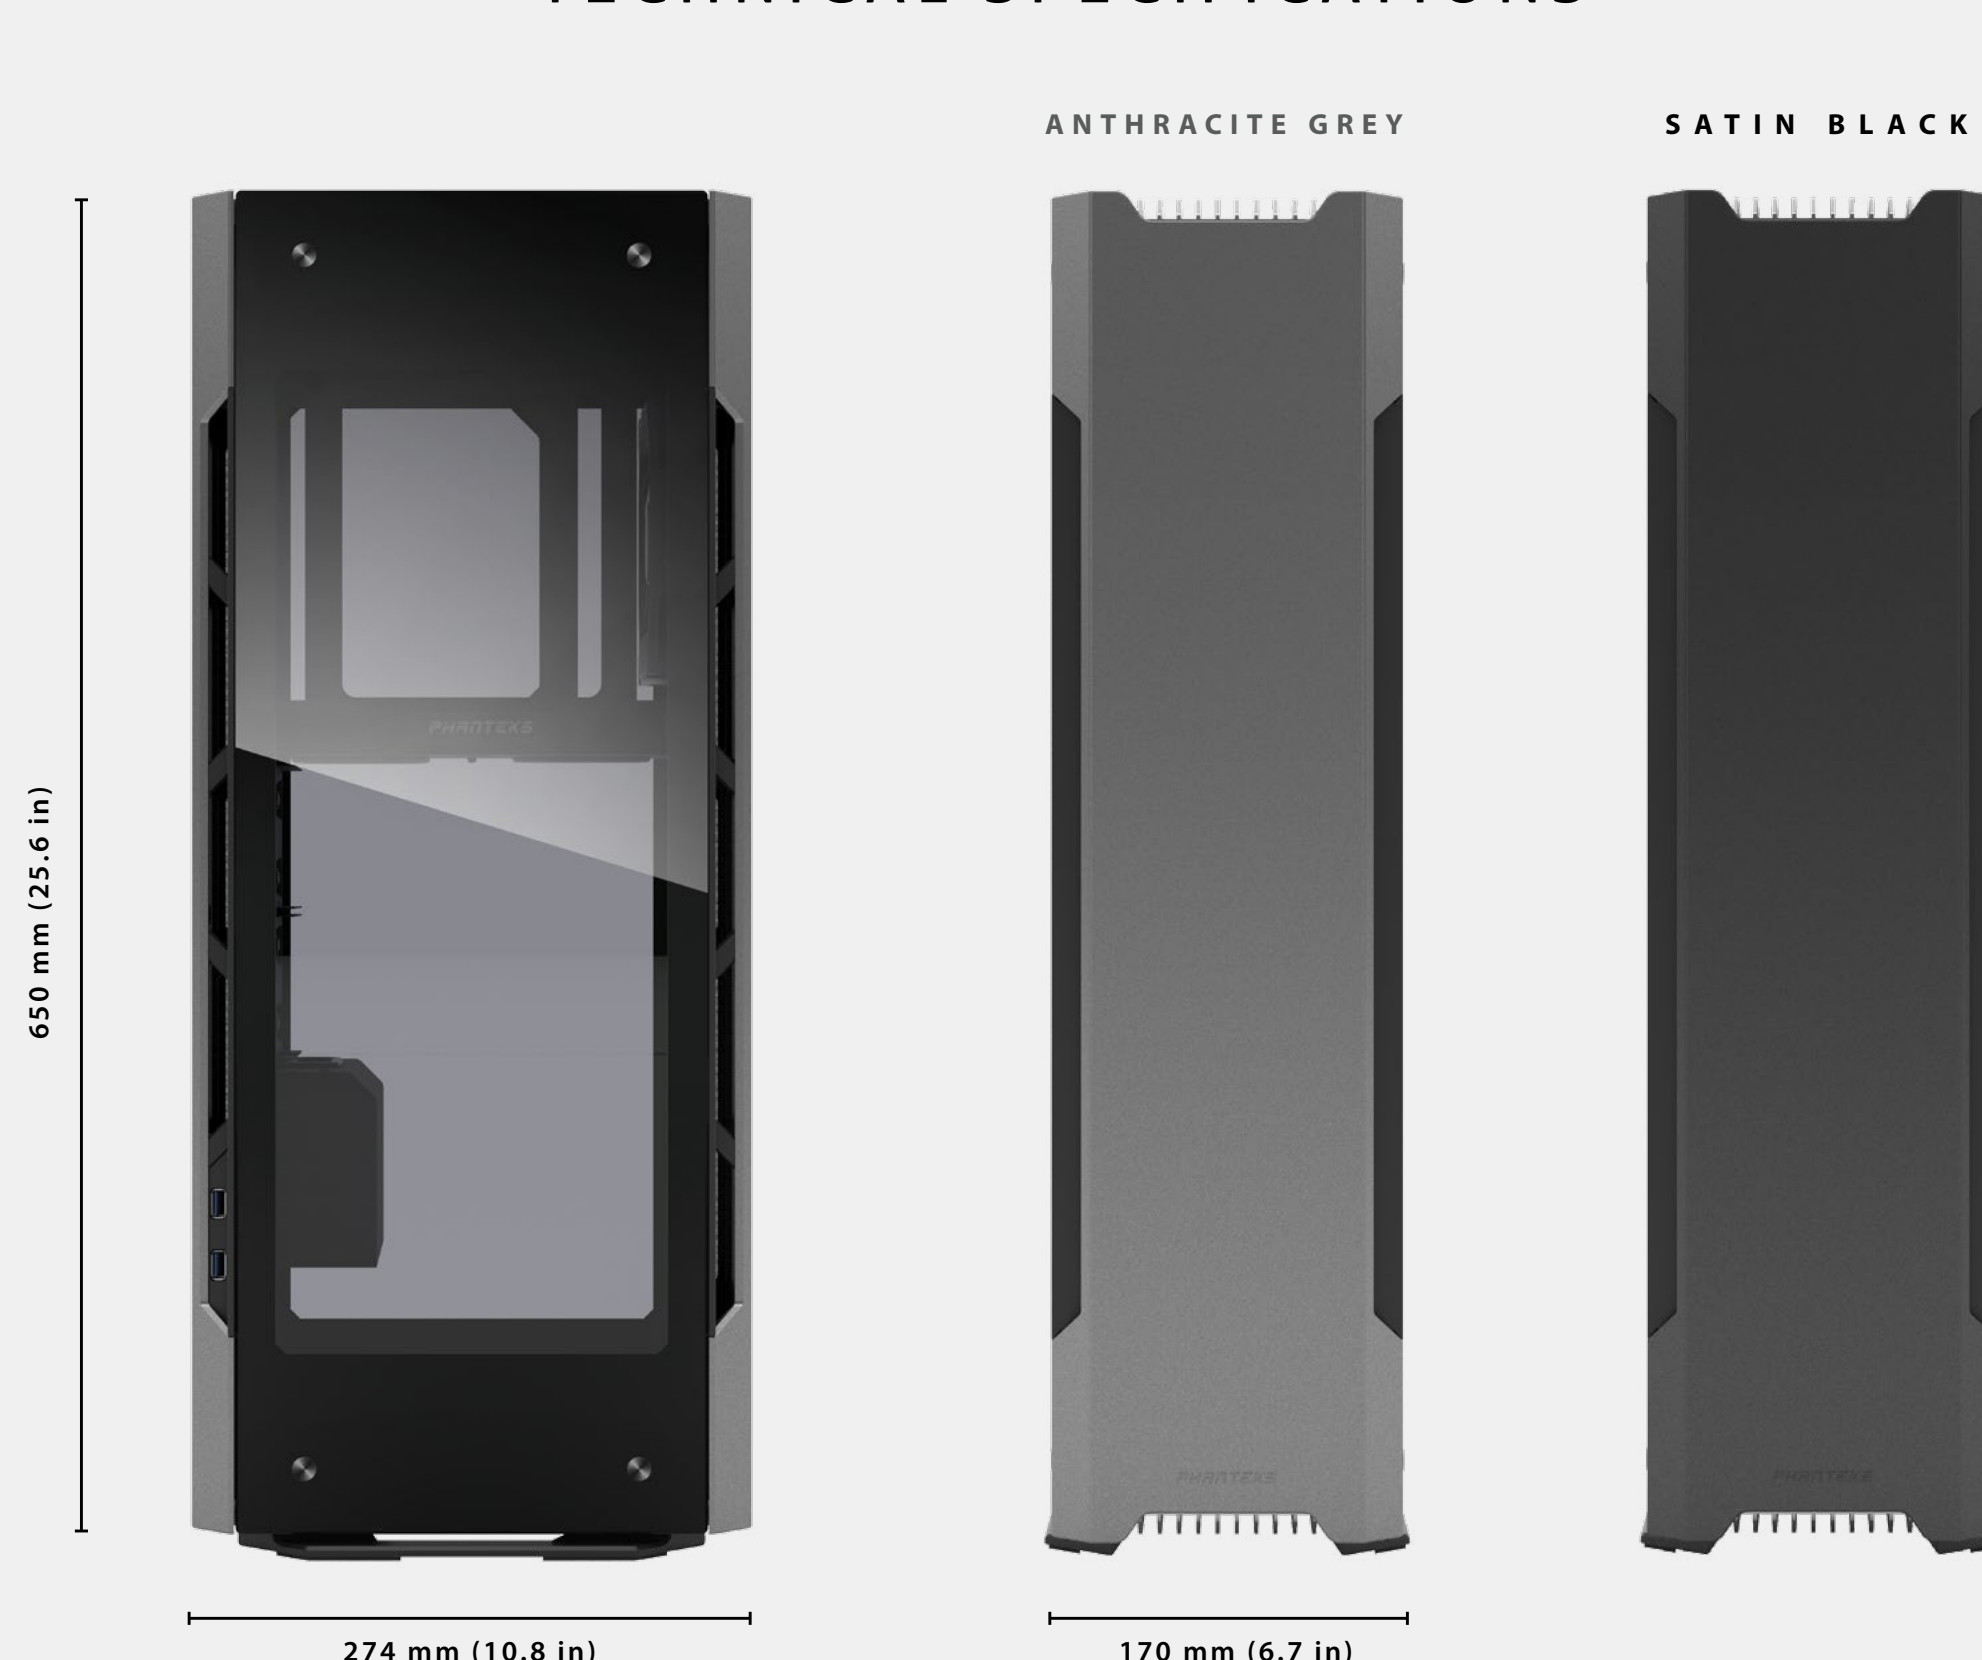

TECHNICAL SPECIFICATIONS

CASE SPECIFICATIONS		CLEARANCE	
Dimension (WxHxD)	170 mm x 650 mm x 274 mm 6.7 in x 25.6 in x 10.8 in 663 mm (26.1 in)	CPU Cooler	82 mm (3.2 in)
Height incl. Feet	2x (if no radiator is installed) 4x (2 included)	Graphics card length	529 mm (20.8 in)
Form Factor	Small Form Factor	Cable Management	27 mm (1.1 in)
Materials	Anodized aluminum panels Powder coated steel chassis Tempered glass side panels	Front Radiator	80 mm (3.1 in) * Depending on GPU height/length.
MB Support	Mini-ITX	PACKAGING	
PSU Support	SFX, SFX-L, ATX (limited to 160mm)	Model	PH-ES217XE
Front I/O	2x USB 3.0, Power button, RGB button	Net Weight	9.5 KG
Side Window	Yes, Tempered glass both sides	Gross Weight	12.5 KG
PCI SLOTS & DRIVE BAYS		Package Dimension (WxHxD)	295 mm x 390 mm x 795 mm 11.6 in x 15.3 in x 31.3 in
PCI slots	2	CONTAINER	
Internal 3.5"	2x (if no radiator is installed)	20 GP	312
Internal 2.5"	4x (2 included)	40 GP	636
40 HQ		40 HQ	720
FAN			
Front	3x 120 mm 140 mm		
Bottom	1x (1 installed)		
RADIATOR			
Front	Up to 240 mm 140 mm		
Bottom	Up to 280 mm		
	120 mm		
INCLUDED ACCESSORIES			
Premium 140 mm fan	2x		
Power supply cover	1x		
Pump bracket	1x		
SSD bracket	2x		
GPU bracket	1x		
PCI-e x16 Riser cable	1x		
8-pin CPU Extension cable	1x